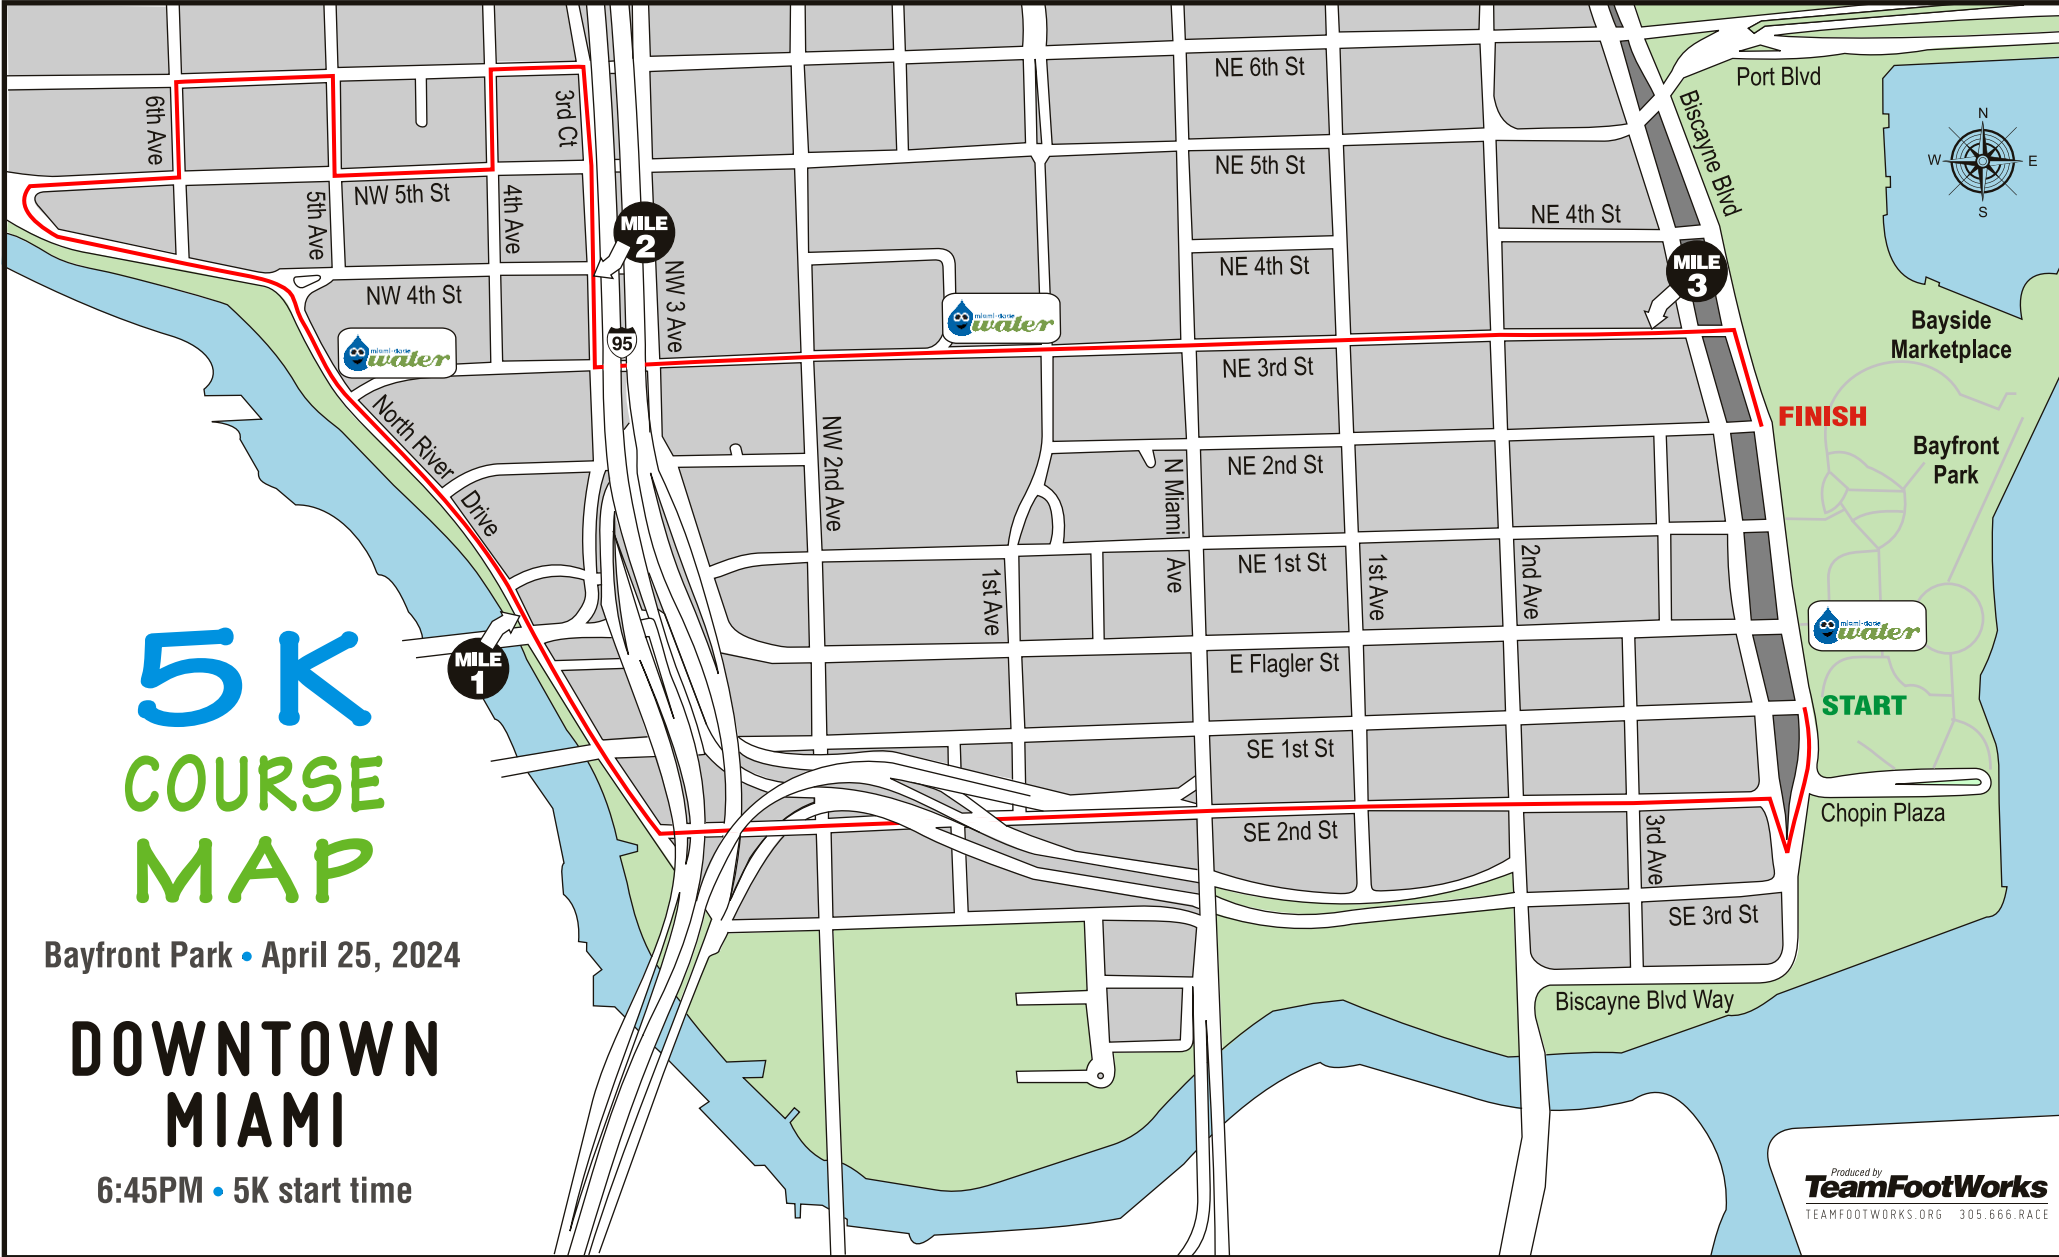

LEXUS CORPORATE RUN 2024

5K COURSE MAP

Bayfront Park • April 25, 2024

DOWNTOWN MIAMI

6:45PM • 5K start time